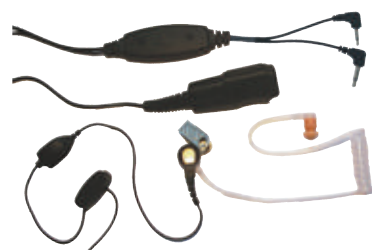

The innovative headset allows you to use the device hands-free or in PTT mode without an additional selection on the microphone.

Microphone connector: 2.5/3.5 mm twin plug.

► Art.-No.: 41999

AE 38
Single throat Activated Microphone with earphone and switch for Vox or PTT, separate PTT-button with velcro fastening. 2.5/3.5 mm duo plug.

► Art.-No.: 41910

AE 31 - Security Headset

Semi professional - Clear Tube - headset with big PTT, 2.5/3.5 mm twin plug, automatic vox circuit

► Art.-No.: 41990

AE 30 - Headsets

AE 30

A combined insert earphone/microphone, operation with vox or PTT button, with 2.5/3.5 mm twin plug.