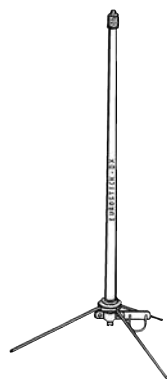

Scanner Accessories

Multiscan DX

The ideal space-saving scanner antenna that can be installed in any place such as attic, balcony etc. Comes with mounting set and PL/SO-239 terminal.

Frequency range: 60 - 525 MHz

► Art.-No.: 6167

Eurostick DX

Wide band scanner antenna with 3 radials. Can be installed in any place such as attic, balcony etc. Comes with mounting set and PL/SO 239 terminal.

Frequency range: 25 - 2060 MHz

► Art.-No.: 6164