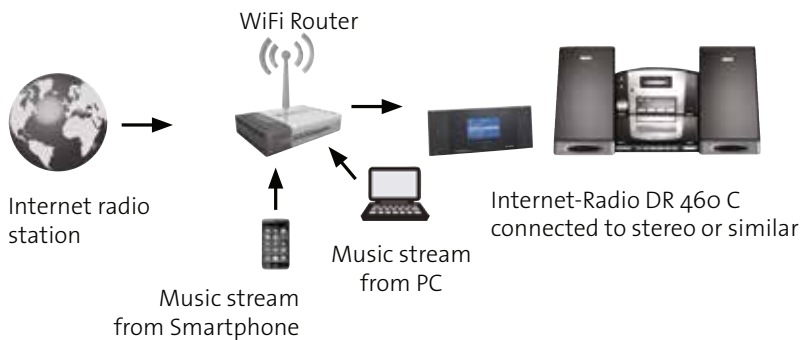

What you need for the installation:

Delivery content

Remote control with batteries, RCA cable to connect stereo, wall adaptor
DR 460 C Internetradio ▶ **Art.-No.: 27462**
DR 460 BC Internet radio/DAB+/Bluetooth ▶ **Art.-No.: 27463**