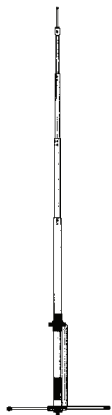

CB-Radio Stationary-Antennas

GPA 27 5/8
GPA 27 1/2

GP 27 5/8
High quality 5/8 wave stationary antenna made of anti-corroding aluminium to extend the performance and stability. Comes with 3 radials (1 m) and mounting set. SWR tunable.

► Art.-No.: 63700

GP 27 1/2

Similar to above, but halfwave version without radials.

► Art.-No.: 6348