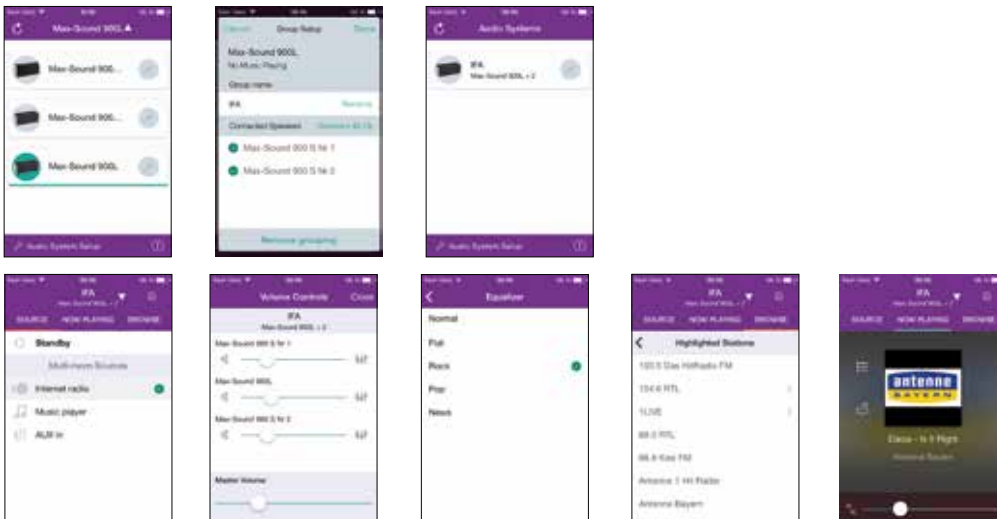

Control by Smartphone App

Undok App - operation

The top row of images represents the centralisation of 3 speakers to a group. Centralised speakers play selected tracks synchronously.