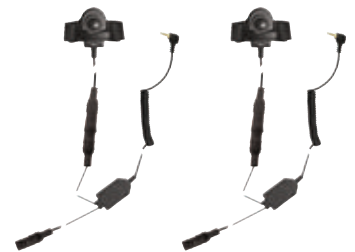

Tectalk Sport Set

For open and closed helmets, incl. wall chargers

Delivery content

2 Tectalk Sport, 2 charging cables, 2 wall adapters, 12 V car adapter, 2 COHS headsets, 2 BHS 300N

► **Art.-No.: 29865.S1**

Wireless connection to Bluetooth device for bikers

BPA 500

for closed and open helmets

- 2 parallel Bluetooth connections to cellphone, GPS, MP3-Player, etc. possible
- HiFi earphones with excellent sound and strong bass
- Detachable earphones and microphone (e.g. for one-sided listening)
- integrated FM radio
- Easy helmet installation with adhesive or clamp mount
- Aux-In 3,5mm
- Supports smartphones with voice control (Siri/Ok Google)
- CVS digital noise cancelation
- waterproof
- Voice announcement (menu)
- Bluetooth 4.0
- Up to 60m distance to audio source
- Operation time up to 15 hours
- Charging time 2.5 hours
- Operation while charging possible