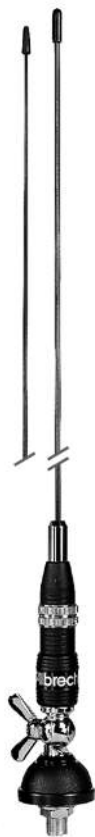

CB-Radio mobil antennas

Racer 60/90

Trucker 14

DV 27 U

High Power 3000

Model	Racer 60	Racer 90	Trucker 14	DV 27 U	High Power 3000
Typ	1/4 Lambda	1/4 Lambda	5/8 Lambda	1/2 Lambda	5/8 Lambda
Channels	150	120	240	130	CB + 10 m
Max. Power	40 Watt	40 Watt	500 Watt	150 Watt	1200 Watt
Length	69 cm	115 cm	ca. 145 cm	85 cm	174 cm
Fibre glass whip			X		
Stainless steel whip	X	X		X	X
Hole diameter	13 mm	13 mm		13 mm	
SWR tuneable	X	X	X	X	X
Scope of delivery	DV-mount, 4 m cable	DV-mount, 4 m cable	mirror mount, 2,8 m cable, PL 259	DV-mount, 4 m cable	
Infos	SWR fine tuning by special rings	SWR fine tuning by special rings	open coil		PL 259 connection
Art.-No.	67140	67130	6680	67160	6315
Whip only, Best.-Nr.	67141	67131			