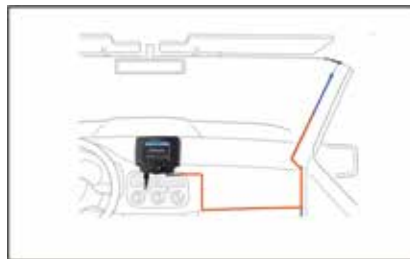

DAB+/FM Car Radio Adapter

DR 56

Get the variety of digital radio in your car.
Wireless connection to the existing analogue Autoradio
Using a FM transmitter to a free FM radio frequency.

Also available as Bluetooth hands-free kit
For mobile phones.

Features

- DAB/DAB+ (with DLS) In-Car radio adapter
- FM Transmitter for wireless transmission to your car radio system
- Music stream via Bluetooth from mobile phone/MP3 etc. to the car radio
- Bluetooth handsfree for your mobile phone
- Active DAB+ Foil antenna for best reception
- Built-In speaker and microphone
- Suction cup mount (360 degree rotating)
- Radio reception stabilization system for high speed driving
- 2,4" color TFT
- 2 brightness levels
- 30 preset stations for DAB+
- USB charging port for external devices (e.g. Smartphones)

Delivery content

Suction cup mount, active DAB+ antenna, USB charging cable, Dual USB adapter with 12 V cigarette lighter connector, 3,5 mm audio cable

▶ **Art.-No.: 27356**

Optional accessory for DR 56 and DR 57

Adhesive mount for dashboard

▶ **Art.-No.: 27357**

Replacement active DAB+ antenna

▶ **Art.-No.: 27358**

Albrecht DR56	
Preis Internet	um 126 Euro www.albrecht-audio.de
Ausstattung	■■■■■
Bedienung	■■■■■
Funkleistung	■■■■■
+ Bluetooth-Freisprechfunktion + Schreibfunktion für Senderliste	
Digital Home Ausgabe 2/2014	

DAB+/FM Car Radio Adapter

DR 57

- 5 preset station buttons
- Service Following Function
- Patented active DAB+ antenna with magnetic, easy installation
- Traffic announcements
- Other Features same as DR 56

The DAB+ adapter DR 57 allows the noise-free reception of digital radio station in your vehicle.

This adapter supports automatic frequency changes (Service Following) and Traffic Announcements (TA).